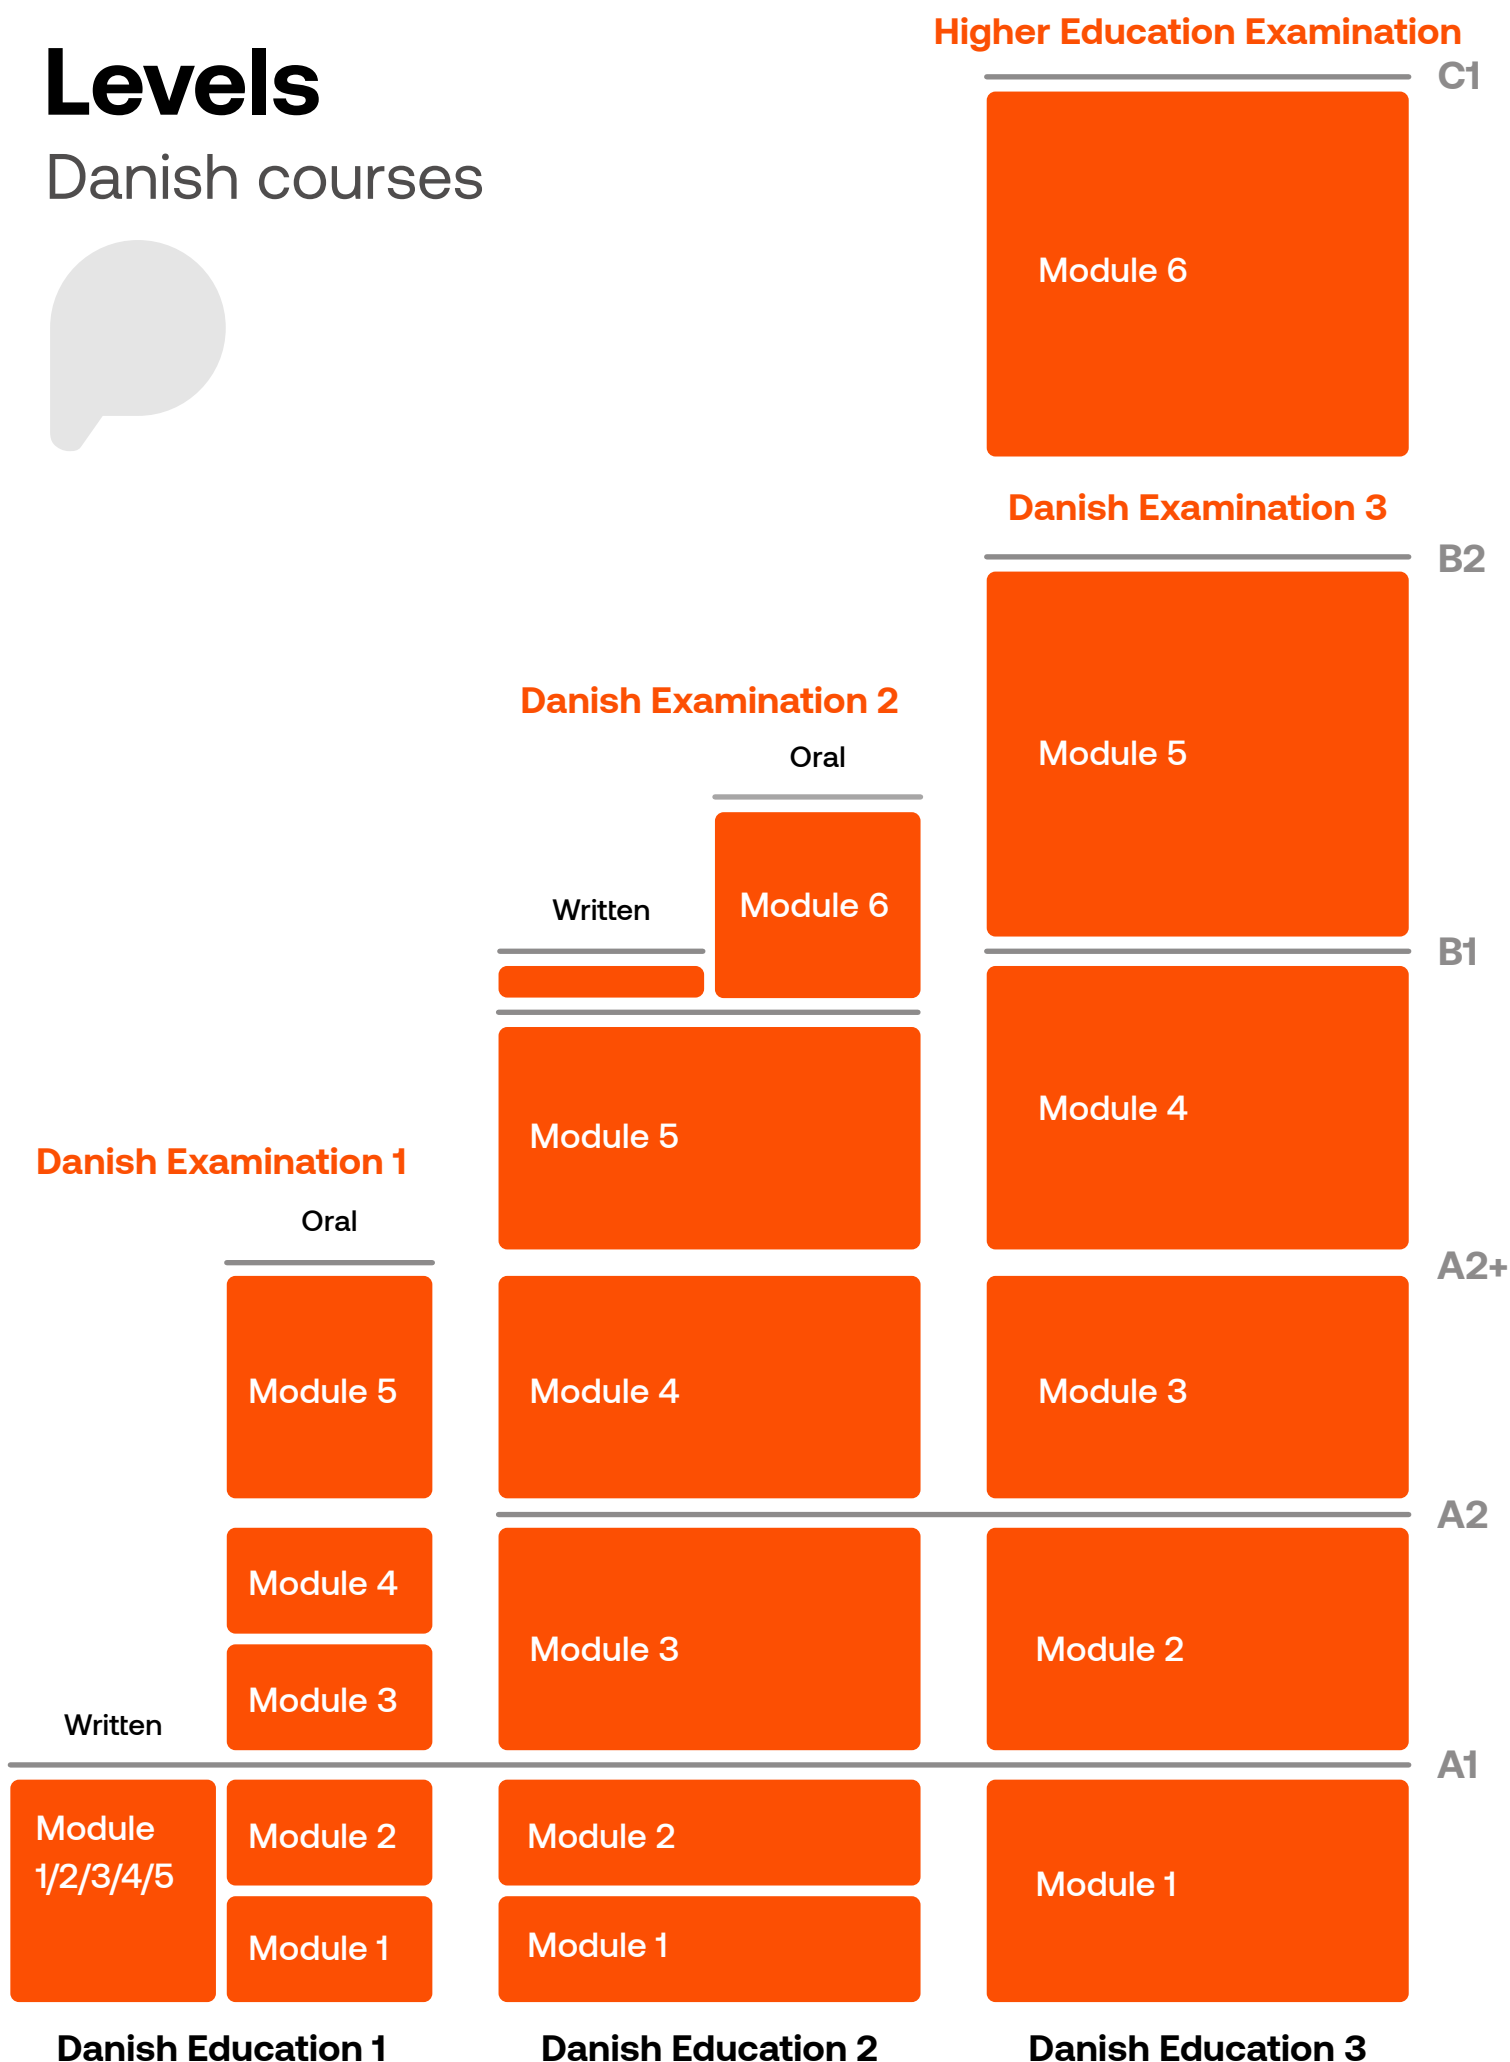

Levels

Danish courses

A1, A2, B1, B2 and C1 relate to the Common European Framework of Reference for Languages